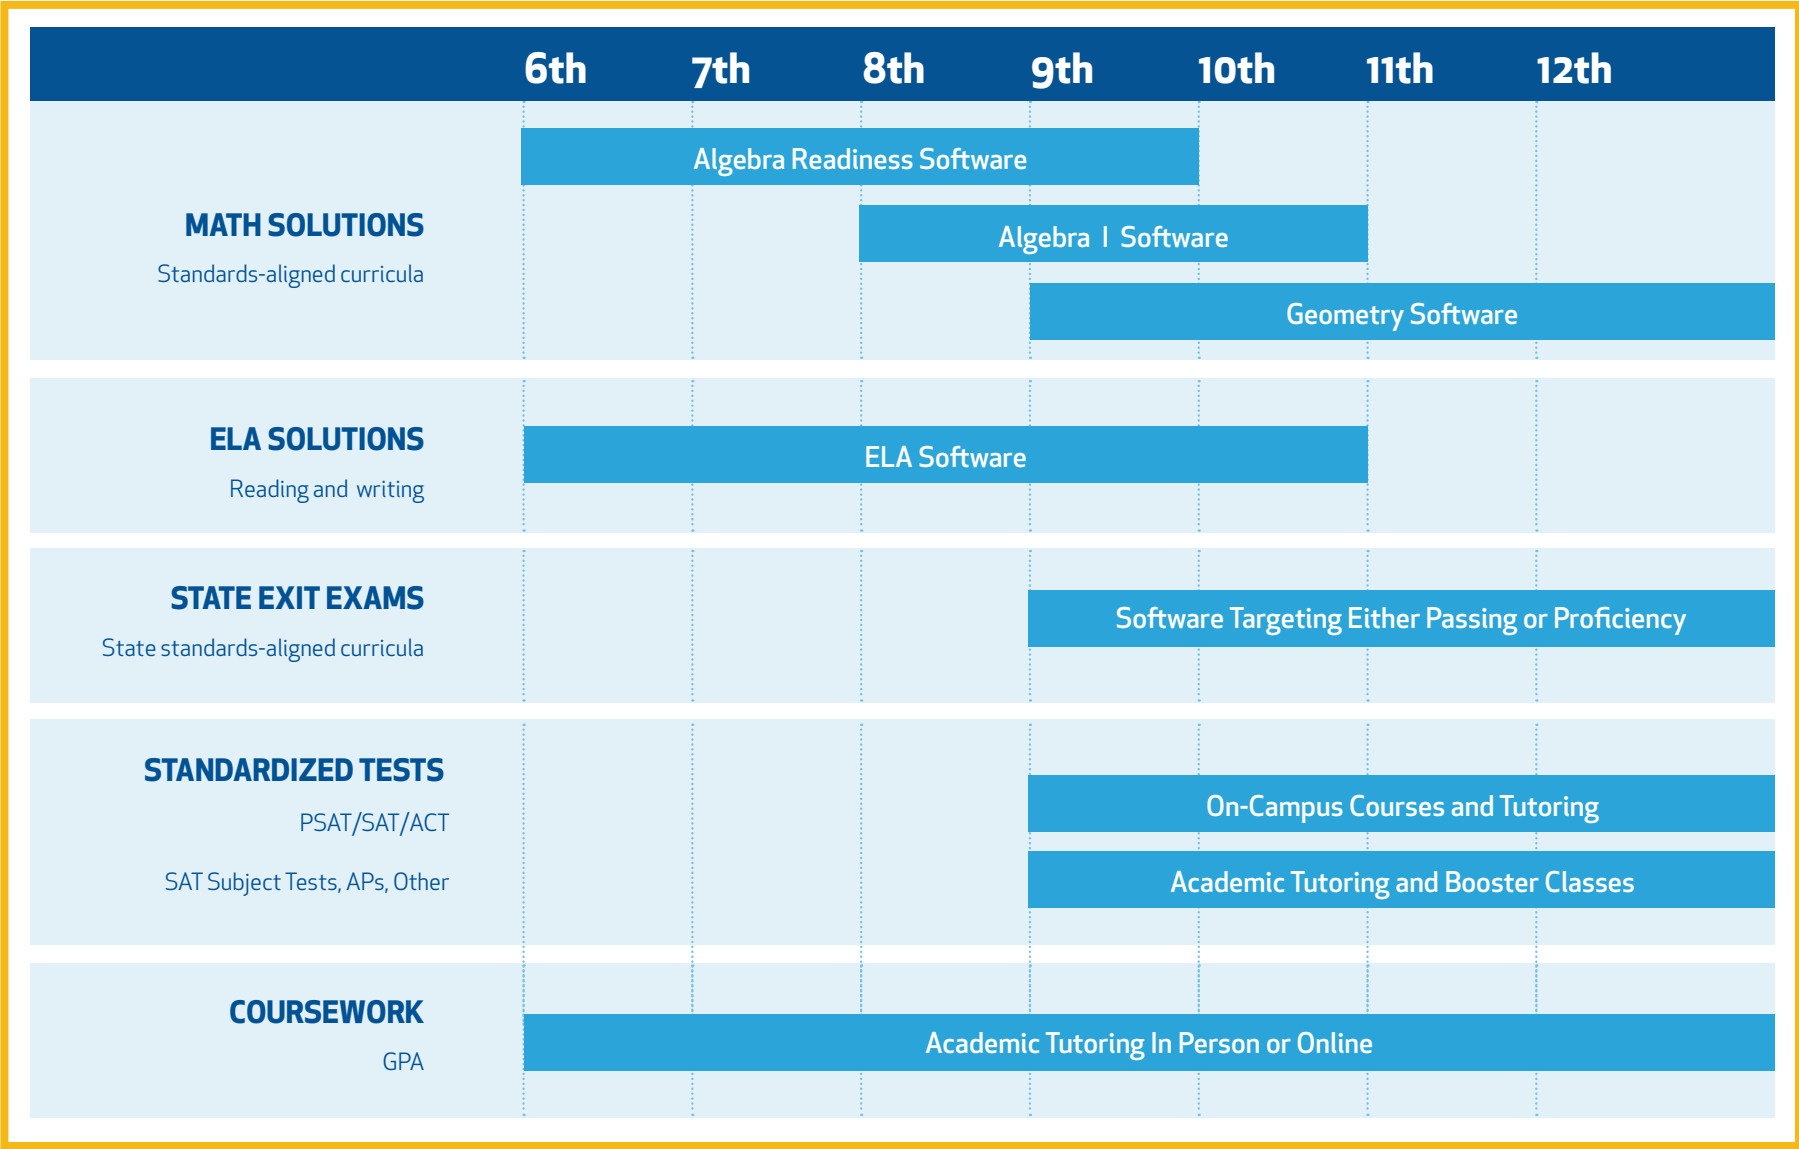

REVOLUTION PATH TO ACADEMIC SUCCESS

Web-based adaptive learning
REVOLUTION K12
transforming education

program ramp-up in 48 hours
+ renowned ongoing support
(877) 463-8951
go to **revolutionK12.com**