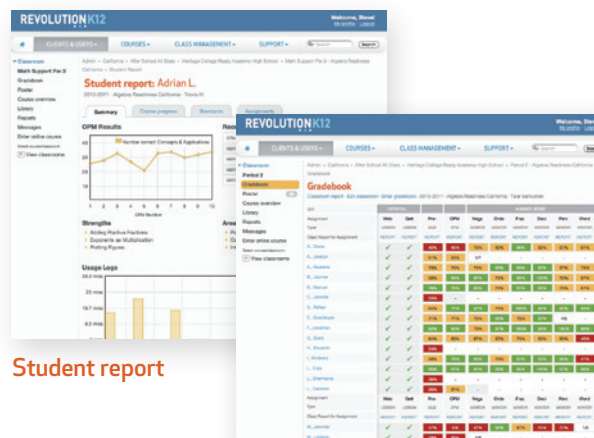

REVOLUTION K12'S COMPREHENSIVE MATH SUITE

PROVEN, WEB-BASED, ADAPTIVE LEARNING PROGRAMS

Revolution Math Products

Revolution K12's math programs are founded on research-based best practices in assessment and intervention, and are aimed at providing students with different levels of preparation.

Algebra Readiness

Target: 7th to 10th grade

Key features:

- 2000 online questions
- 12 exams
- 45 Core Concepts

Algebra I

Target: 9th to 12th grade

Key features:

- 1500 online questions
- 9 exams
- 34 Core Concepts

Geometry

Target: 9th to 12th grade

Key features:

- 2500+ online questions
- 56 assessments
- 100+ Core Concepts

INCREASE THE NUMBER
OF STUDENTS ACHIEVING
MATH PROFICIENCY BY
35% OR MORE

Student report

Gradebook

Revolution K12's products are cutting-edge programs. They provide feedback in real-time, and personalize re-teaching for each student based on his or her ability. Low performing students appreciate that Revolution K12 is addressing questions toward 'me.' It's non-judgmental and there's feedback. Other companies are not offering similar products."

Dr. Michelle Tubbs
Director of Blended Learning
LA Alliance College-Ready Public Schools

Common Features

The following features are common across the entire Math Suite:

- Review of foundational skills and concepts
- Pre- and post- testing
- Exclusive Mentor Session Technology for student personalization
- English and Spanish support for text and audio
- Aligned to state or Common Core Standards
- Real-time, standards-based, diagnostic reports which enable differentiated instruction

Implementation Models

Revolution K12's flexible solutions fit schools' diverse needs and make it easy to implement our programs. Here are some ways our school partners are using our web-based, adaptive software suite:

- Core class support
- Before or after school programs
- Pull-out classes
- Summer Bridge
- Advanced classes
- Remediation
- Study-at-home

Web-based adaptive learning

REVOLUTION K12

transforming education

program ramp-up in 48 hours
+ renowned ongoing support

(877) 463-8951

go to revolutionK12.com